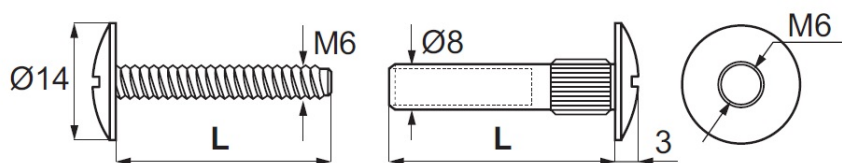

PRODUCT SHEET

Description:

Connecting Screw, 31-39mm, Bore 8mm, M6, Steel Nickel Pl.

Item number:

11.06.912-1

Units	Box	Carton	HS Code	Barcode
Set	1	1000	7318155898	 5704866015417

Panel thickness	Screw "L"	Tube "L"	NPL	BPL	BRZ	BLK
25 - 33 mm	M6 x 14 mm	M6 x 25 mm	# 11.06.902	# 11.06.901	# 11.06.900	
31 - 39 mm	M6 x 14 mm	M6 x 30 mm	# 11.06.912	# 11.06.913	# 11.06.910	
31 - 45 mm	M6 x 20 mm	M6 x 30 mm	# 11.06.904			available upon request
38 - 46 mm	M6 x 20 mm	M6 x 38 mm	# 11.06.920	# 11.06.922		